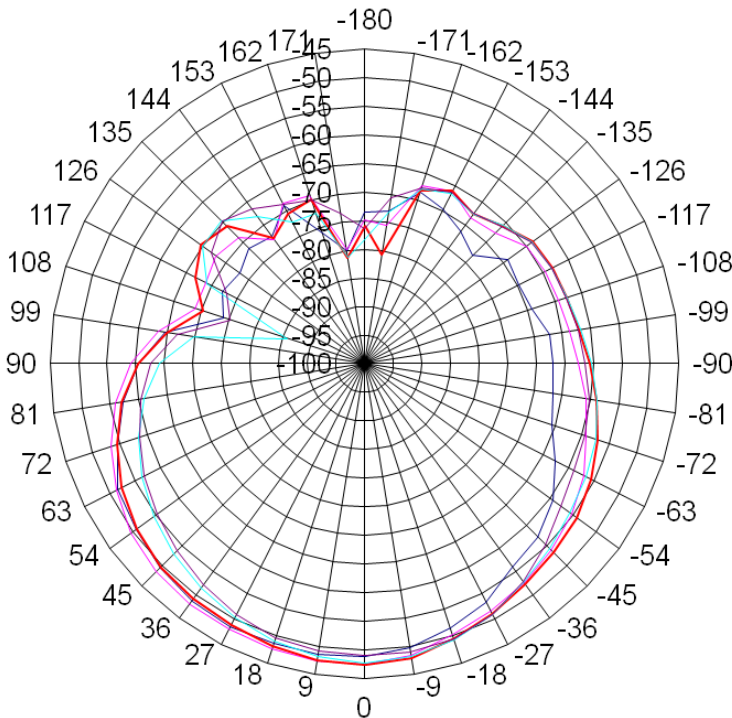

### 3x WLAN

Frequency Range	2400 MHz
VSWR*	< 2.0 typ.
Peak Gain*	+4 dBi typ. (WLAN 3) 0 dBi typ. (WLAN 1) +4 dBi typ. (WLAN 2)
Power max.	10 W

\* Measured with 0.6m cable on 30x30cm ground plane

## Mechanical Data

Dimensions (ØxH)	ca. 70 mm x 15 mm
Temperature Range	-40°C to +85°C (operating temperature)
Connection (Standard)	ca. 3m connecting cable RG174 low loss with WLAN/SMA(m); ca. 3m connecting cable RG174 with GPS/SMA(m) Other cablelengths and connectors see ordering example and connector list in Internet

**Radiation diagram (typ.)\***

WLAN 3 2400 MHz  
Peak Gain: +4 dBi

WLAN 1 2400 MHz  
Peak Gain: 0 dBi

\* Measured with 0.6m cable on 30x30cm ground plane

**Radiation diagram (typ.)\***

WLAN 2 2400 MHz  
Peak Gain: +4 dBi

\* Measured with 0.6m cable on 30x30cm ground plane