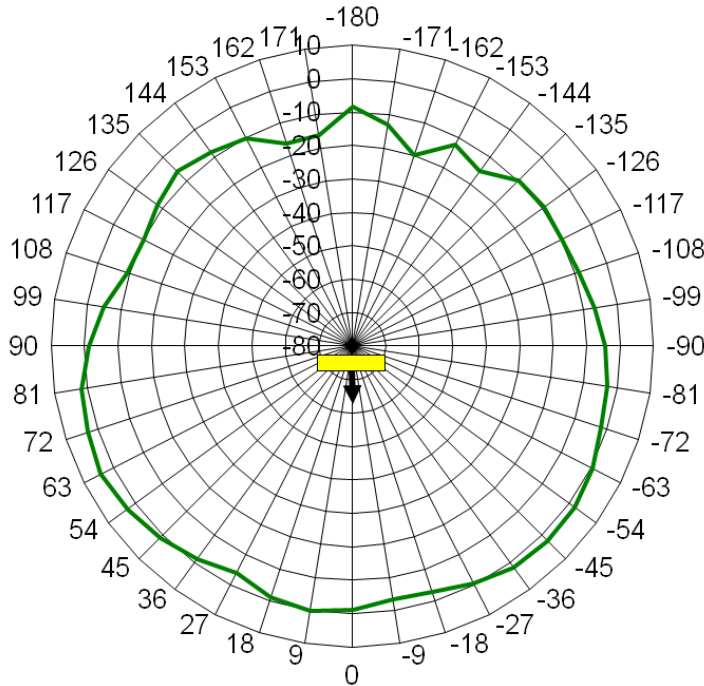

Radiation diagram (typ.)*

WLAN 3 2400 MHz
Peak Gain: +4 dBi