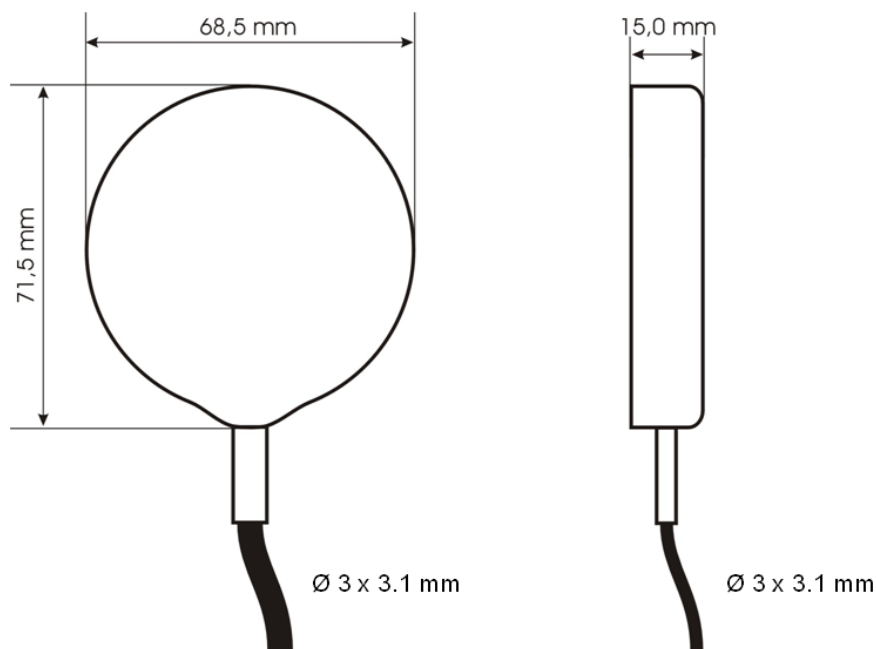

## Planar Combination Antenna C60CCD\_WP

Triple WLAN 2400 MHz

Desk Mount

- **Adhesive bonding antenna waterproof IP68, appropriate to mount the antenna outside**
- **No changes and modifications on the body**
- **Our products are RoHS- and REACH-conform**

## Technical Data

## Mechanical Data

Dimensions (ØxH)	ca. 70 mm x 15 mm
Temperature Range	-40°C to +85°C (operating temperature)
Connection (Standard)	ca. 3m connecting cable RG174 low loss with WLAN/SMA(m); ca. 3m connecting cable RG174 with GPS/SMA(m) Other cablelengths and connectors see ordering example and connector list in Internet

\* Measured with 0.6m cable on 30x30cm ground plane