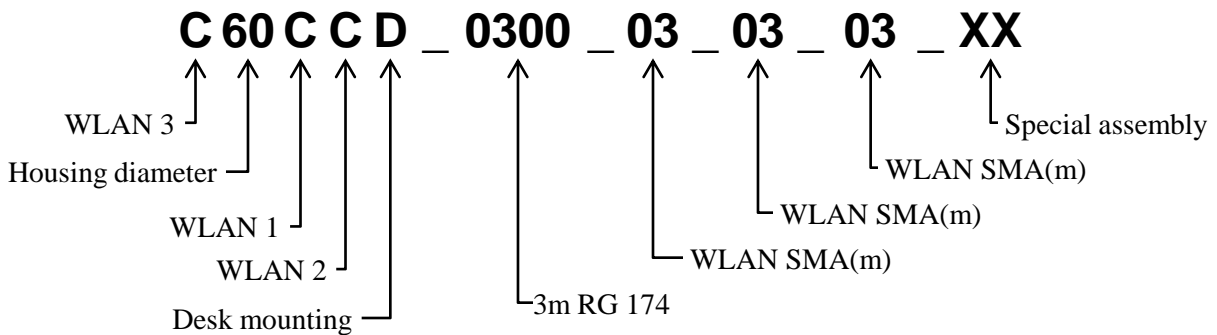

Mounting Instructions

- To avoid mechanical stress the antenna should not be attached on doors or flaps.
- No extra ground planes are necessary for this antenna (ground plane inside).
- Mountable on all clean, smooth and stainless surfaces.
- Don't stick the antenna under +10°C to get an optimal adhesion of the sticker.
- Clean seating nonfat before sticking by using the delivered cleaning cloth
- First remove protection foil on one side of the sticker and stick it on the seating, avoid formation of bubbles.
- Now the other protection foil has to be removed from the sticker. Stick the antenna on with it's level side and advantage direction (cable pointing below) and apply sufficient pressure.

Delivery includes: Sticker; cleaning cloth with isopropanol

Important: Before sticking please test the adhesive bonding possibility of the material!

Ordering example

Warranty

The lawful warranty conditions apply.