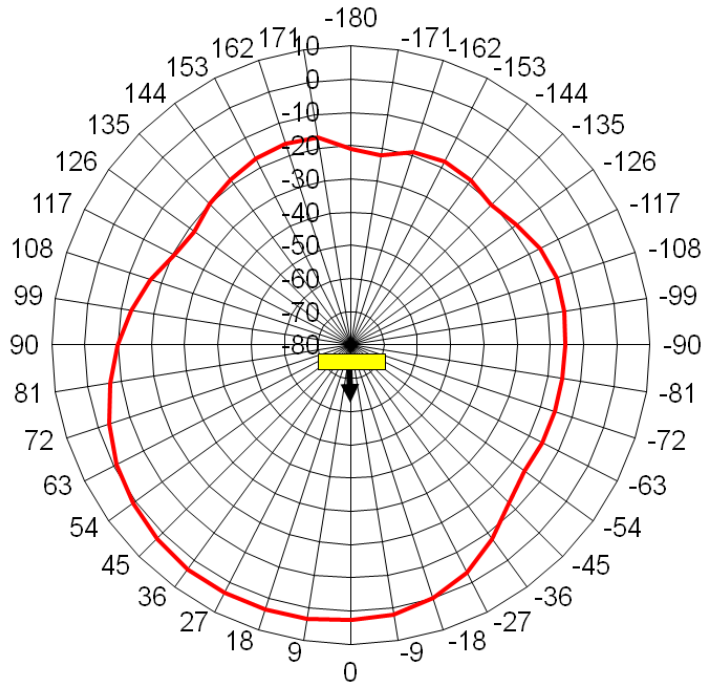

### 3x WLAN

Frequency Range	2400 MHz
VSWR*	< 2.0 typ.
Peak Gain*	+4 dBi typ. (WLAN 3) 0 dBi typ. (WLAN 1) +4 dBi typ. (WLAN 2)
Power max.	10 W

\* Measured with 0.6m cable on 30x30cm ground plane

## Mechanical Data

Dimensions (ØxH)	ca. 70 mm x 15 mm
Temperature Range	-40°C to +85°C (operating temperature)
Connection (Standard)	ca. 3m connecting cable RG174 low loss with WLAN/SMA(m); ca. 3m connecting cable RG174 with GPS/SMA(m) Other cablelengths and connectors see ordering example and connector list in Internet

**Radiation diagram (typ.)\***

WLAN 3 2400 MHz  
Peak Gain: +4 dBi

WLAN 1 2400 MHz  
Peak Gain: 0 dBi

\* Measured with 0.6m cable on 30x30cm ground plane

**Radiation diagram (typ.)\***

WLAN 2 2400 MHz  
Peak Gain: +4 dBi

\* Measured with 0.6m cable on 30x30cm ground plane