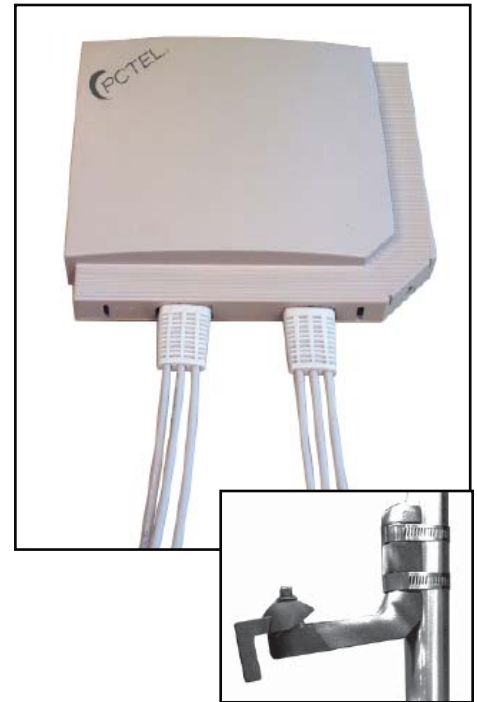

## Dual-band, Six-Port MIMO Wall Mount Directional Panel Antenna

The MPMI2458RPC-6 directional MIMO antenna provides six-port diversity coverage of 2.4-2.5 GHz WiFi and 4.9-5.9 GHz Public Safety/ISM/WiFi/WiMAX broadband wireless frequencies in an attractive, low profile package. It is designed for indoor or outdoor installations.

### Features

- Multi-band coverage of 2.4-2.5 GHz ISM and 4.9-5.9 GHz broadband wireless frequencies
- Three 2.4-2.5 GHz and three 4.9-5.9 GHz integrated elements terminated with high performance, low loss cable
- Attractive low profile radome addresses strict aesthetic requirements
- UL 94-V0 listed plastic and PC boards address strict building safety code specifications
- Includes heavy duty articulating mount for wall or mast mount installations

### Technical Data

<b>Maximum Power Input:</b> 20 watts
<b>Polarization:</b> Linear, vertical
<b>Nominal Impedance:</b> 50 ohms
<b>VSWR:</b> < 2.0:1
<b>Radome Material:</b> UL 94-V0 plastic
<b>Cable:</b> Six 36-inch RG-58PLW cables
<b>Connector:</b> Reverse Polarity TNC male (standard)
<b>Mounting Method</b> MPAB14 die cast articulating mount with ±25° uptilt/downtilt adjustment (included). Wall or 1.5" OD max. mast installations