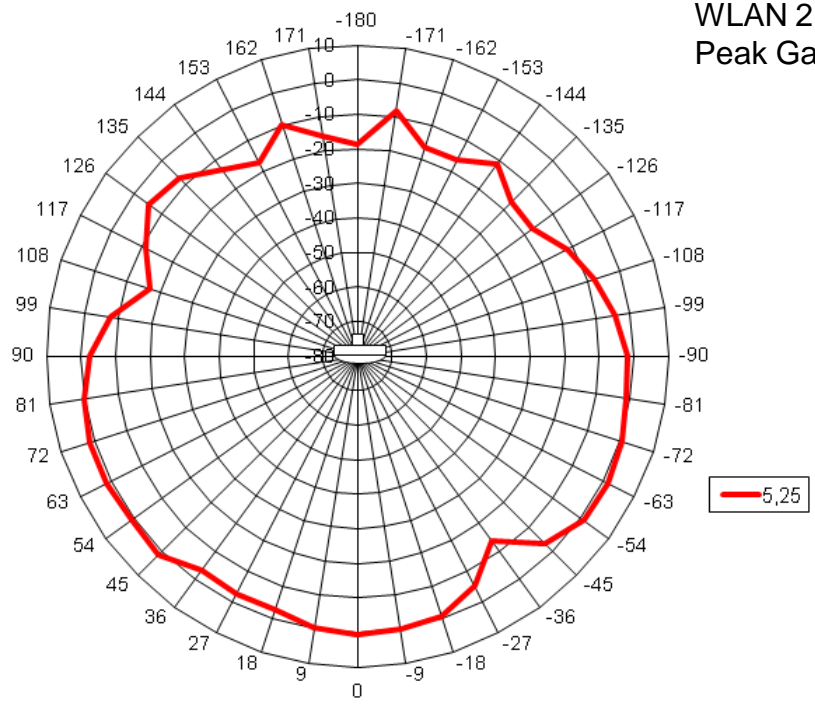

Technical Data

WLAN

Frequency Range	2400/5300 MHz
VSWR*	< 2.0 typ.
Peak Gain*	+4 dBi typ. (2400 MHz WLAN 3) +4 dBi typ. (2400 MHz WLAN 2) +1 dBi typ. (5300 MHz WLAN 2)
Power max.	10 W

* Measured with 0.6m cable on 30x30cm ground plane

Mechanical Data

Dimensions (ØxH)	ca. 70 mm x 15 mm
Temperature Range	-40°C to +85°C (operating temperature)
Connection (Standard)	ca. 3m connecting cable RG174 low loss with WLAN/SMA(m); ca. 3m connecting cable RG174 with GPS/SMA(m) Other cablelengths and connectors see ordering example and connector list in Internet

Radiation diagram (typ.)*

WLAN 3 2400 MHz
Peak Gain: +4 dBi

WLAN 2 2400 MHz
Peak Gain: +4 dBi

* Measured with 0.6m cable on 30x30cm ground plane

Radiation diagram (typ.)*

* Measured with 0.6m cable on 30x30cm ground plane