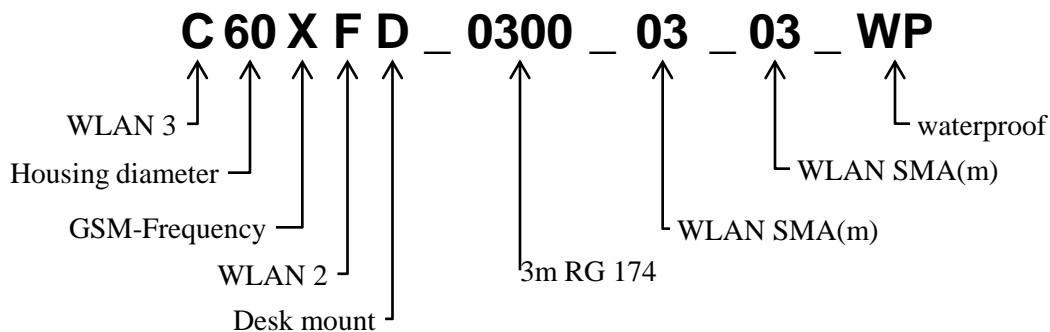

Mounting Instructions

- To avoid mechanical stress the antenna should not be attached on doors or flaps.
- No extra ground planes are necessary for this antenna (ground plane inside).
- Mountable on all clean, smooth and stainless surfaces.
- Don't stick the antenna under +10°C to get an optimal adhesion of the sticker.
- Clean seating nonfat before sticking by using the delivered cleaning cloth
- First remove protection foil on one side of the sticker and stick it on the seating, avoid formation of bubbles.
- Now the other protection foil has to be removed from the sticker. Stick the antenna on with it's level side and advantage direction (cable pointing below) and apply sufficient pressure.

Delivery includes: Sticker; cleaning cloth with isopropanol

Important: Before sticking please test the adhesive bonding possibility of the material!

Ordering example

Warranty

The lawful warranty conditions apply.