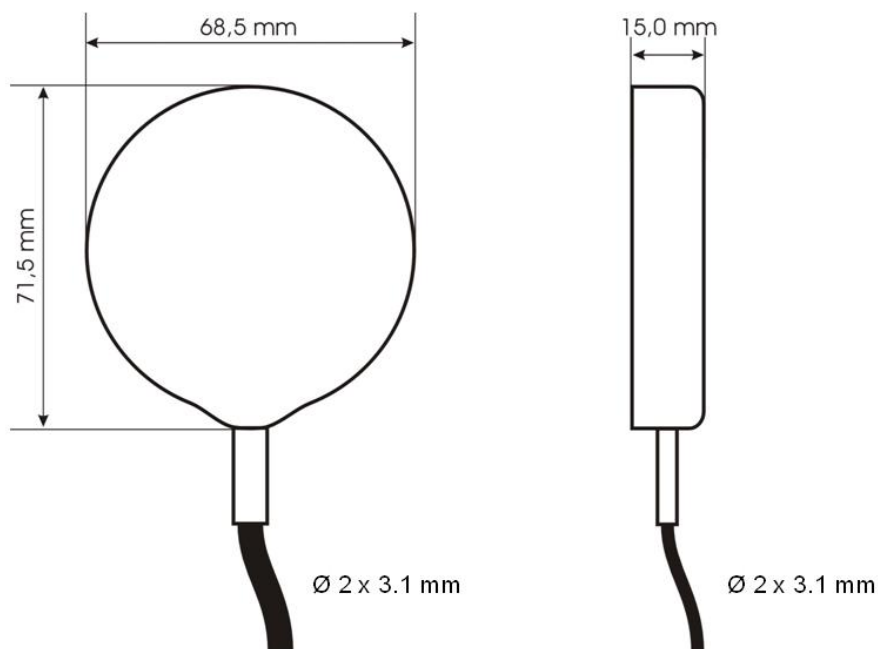

Planar Combination Antenna C60XFD_WP

WLAN 2400 MHz + WLAN 2400/5300 MHz

Desk Mount

- **Adhesive bonding antenna waterproof IP68, appropriate to mount the antenna outside**
- **No changes and modifications on the body**
- **Our products are RoHS- and REACH-conform**

Technical Data

WLAN

Frequency Range	2400/5300 MHz
VSWR*	< 2.0 typ.
Peak Gain*	+4 dBi typ. (2400 MHz WLAN 3) +4 dBi typ. (2400 MHz WLAN 2) +1 dBi typ. (5300 MHz WLAN 2)
Power max.	10 W

* Measured with 0.6m cable on 30x30cm ground plane

Mechanical Data

Dimensions (ØxH)	ca. 70 mm x 15 mm
Temperature Range	-40°C to +85°C (operating temperature)
Connection (Standard)	ca. 3m connecting cable RG174 low loss with WLAN/SMA(m); ca. 3m connecting cable RG174 with GPS/SMA(m) Other cablelengths and connectors see ordering example and connector list in Internet