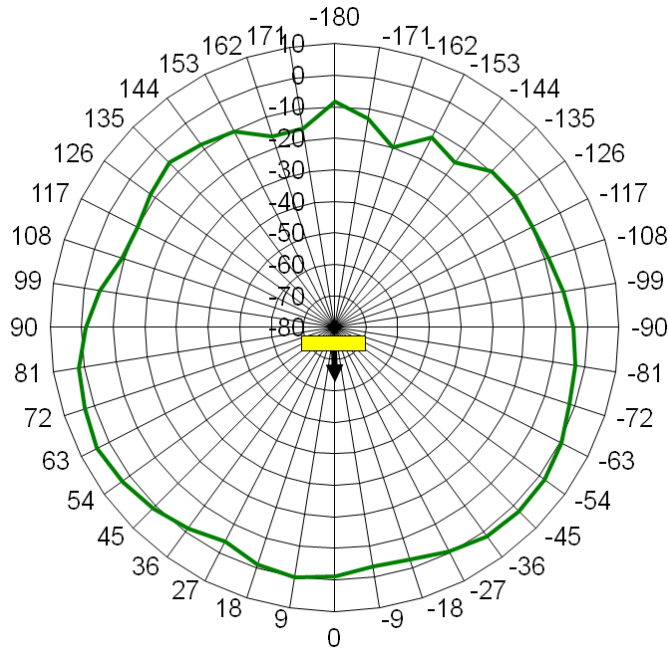

Planar Combination Antenna C60XFD_WP

WLAN 2400 MHz + WLAN 2400/5300 MHz

Desk Mount

- **Adhesive bonding antenna waterproof IP68, appropriate to mount the antenna outside**
- **No changes and modifications on the body**
- **Our products are RoHS- and REACH-conform**

Technical Data

WLAN

Frequency Range	2400/5300 MHz
VSWR*	< 2.0 typ.
Peak Gain*	+4 dBi typ. (2400 MHz WLAN 3) +4 dBi typ. (2400 MHz WLAN 2) +1 dBi typ. (5300 MHz WLAN 2)
Power max.	10 W

* Measured with 0.6m cable on 30x30cm ground plane

Mechanical Data

Dimensions (ØxH)	ca. 70 mm x 15 mm
Temperature Range	-40°C to +85°C (operating temperature)
Connection (Standard)	ca. 3m connecting cable RG174 low loss with WLAN/SMA(m); ca. 3m connecting cable RG174 with GPS/SMA(m) Other cablelengths and connectors see ordering example and connector list in Internet

Radiation diagram (typ.)*

WLAN 3 2400 MHz
Peak Gain: +4 dBi

WLAN 2 2400 MHz
Peak Gain: +4 dBi

* Measured with 0.6m cable on 30x30cm ground plane

Radiation diagram (typ.)*

* Measured with 0.6m cable on 30x30cm ground plane