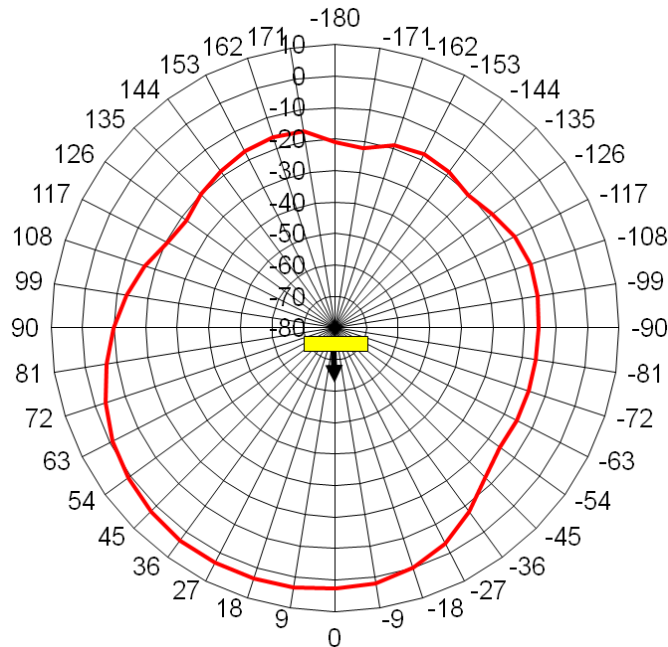

Technical Data

WLAN

Frequency Range	2400/5300 MHz
VSWR*	< 2.0 typ.
Peak Gain*	+4 dBi typ. (2400 MHz WLAN 3) +4 dBi typ. (2400 MHz WLAN 2) +1 dBi typ. (5300 MHz WLAN 2)
Power max.	10 W

* Measured with 0.6m cable on 30x30cm ground plane

Mechanical Data

Dimensions (ØxH)	ca. 70 mm x 15 mm
Temperature Range	-40°C to +85°C (operating temperature)
Connection (Standard)	ca. 3m connecting cable RG174 low loss with WLAN/SMA(m); ca. 3m connecting cable RG174 with GPS/SMA(m) Other cablelengths and connectors see ordering example and connector list in Internet

Radiation diagram (typ.)*

WLAN 3 2400 MHz
Peak Gain: +4 dBi

WLAN 2 2400 MHz
Peak Gain: +4 dBi

* Measured with 0.6m cable on 30x30cm ground plane

Radiation diagram (typ.)*

* Measured with 0.6m cable on 30x30cm ground plane