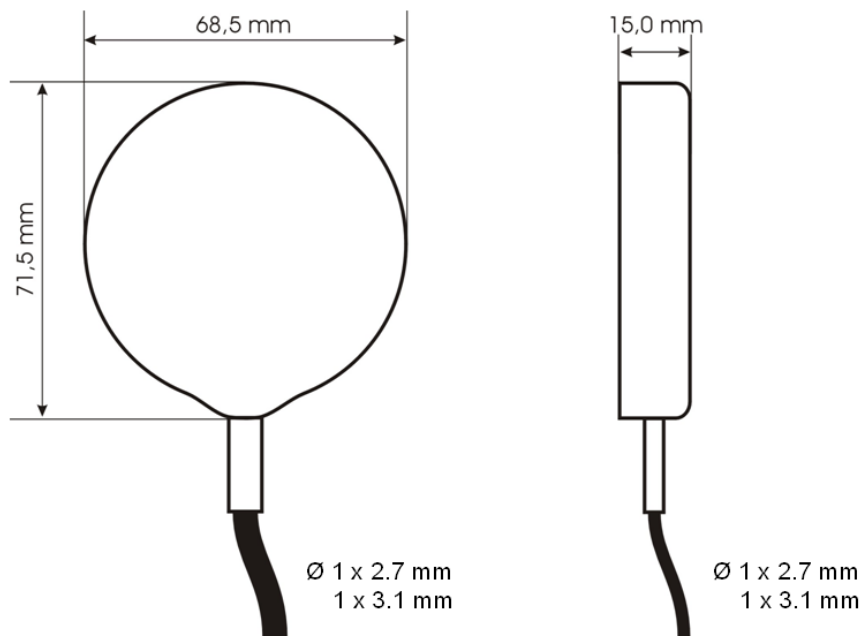

Technical Data

WLAN

Frequency Range 2400 MHz
 VSWR* < 2.0 typ.
 Peak Gain* +4 dBi typ.

GPS

Frequency 1575.42 MHz
 VSWR 1.5 typ.
 Peak Gain 0 dBi typ.

Power max. 10 W

* Measured with 0.6m cable on 30x30cm ground plane

Mechanical Data

Dimensions (ØxH) ca. 70 mm x 15 mm
 Temperature Range -40°C to +85°C (operating temperature)
 Connection (Standard) ca. 3m connecting cable RG174 low loss with WLAN/SMA(m);
 ca. 3m connecting cable RG174 with GPS/SMA(m)
 Other cablelengths and connectors see ordering example and connector list in Internet

Radiation diagram (typ.)*

WLAN 2400 MHz
Peak Gain: +4 dBi

* Measured with 0.6m cable on 30x30cm ground plane

Accreditation

<input type="checkbox"/>	E-Code	e 13 02 1510	high gain (A)
<input type="checkbox"/>	E-Code	e 13 02 1509	low gain (L)
<input type="checkbox"/>	E-Code	e 13 03 6371	low current (V)