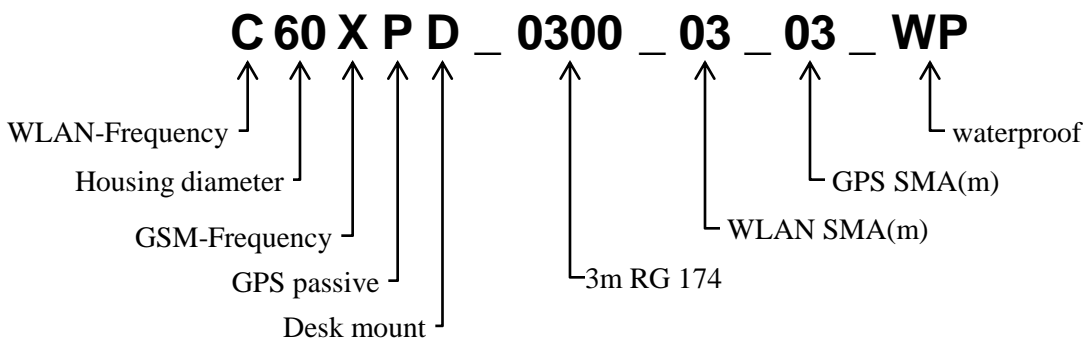

Accreditation

☐	E-Code	e 13 02 1510	high gain (A)
☐	E-Code	e 13 02 1509	low gain (L)
☐	E-Code	e 13 03 6371	low current (V)

Mounting Instructions

- To avoid mechanical stress the antenna should not be attached on doors or flaps.
- No extra ground planes are necessary for this antenna (ground plane inside).
- Mountable on all clean, smooth and stainless surfaces.
- Don't stick the antenna under +10°C to get an optimal adhesion of the sticker.
- Clean seating nonfat before sticking by using the delivered cleaning cloth
- First remove protection foil on one side of the sticker and stick it on the seating, avoid formation of bubbles.
- Now the other protection foil has to be removed from the sticker. Stick the antenna on with it's level side and advantage direction (cable pointing below) and apply sufficient pressure.

Delivery includes: Sticker; cleaning cloth with isopropanol

Important: Before sticking please test the adhesive bonding possibility of the material!

Ordering example

Warranty

The lawful warranty conditions apply.