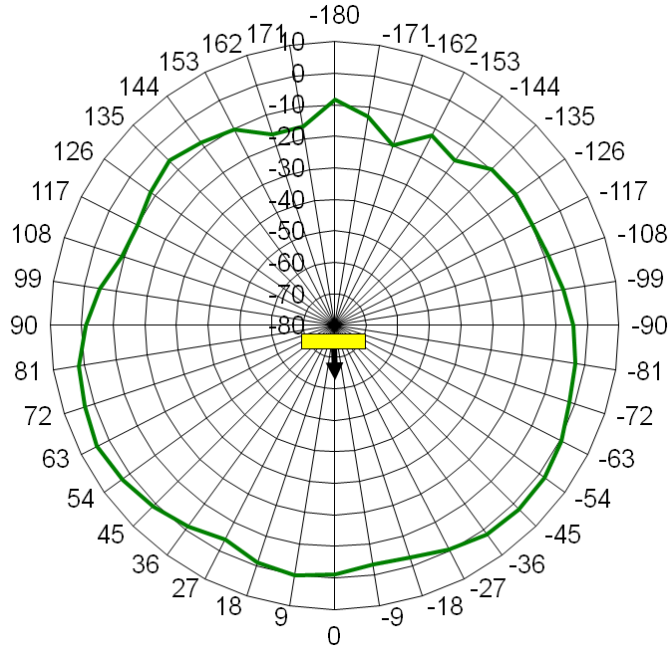

Planar Combination Antenna C60XPD_WP

WLAN 2400 MHz + GPS passive

Desk Mount

- **Adhesive bonding antenna waterproof IP68, appropriate to mount the antenna outside**
- **No changes and modifications on the body**
- **Our products are RoHS- and REACH-conform**

Technical Data

WLAN

Frequency Range 2400 MHz
 VSWR* < 2.0 typ.
 Peak Gain* +4 dBi typ.

GPS

Frequency 1575.42 MHz
 VSWR 1.5 typ.
 Peak Gain 0 dBi typ.

Power max. 10 W

* Measured with 0.6m cable on 30x30cm ground plane

Mechanical Data

Dimensions (ØxH) ca. 70 mm x 15 mm
 Temperature Range -40°C to +85°C (operating temperature)
 Connection (Standard) ca. 3m connecting cable RG174 low loss with WLAN/SMA(m);
 ca. 3m connecting cable RG174 with GPS/SMA(m)
 Other cablelengths and connectors see ordering example and connector list in Internet

Radiation diagram (typ.)*

WLAN 2400 MHz
Peak Gain: +4 dBi

* Measured with 0.6m cable on 30x30cm ground plane

Accreditation

<input type="checkbox"/>	E-Code	e 13 02 1510	high gain (A)
<input type="checkbox"/>	E-Code	e 13 02 1509	low gain (L)
<input type="checkbox"/>	E-Code	e 13 03 6371	low current (V)