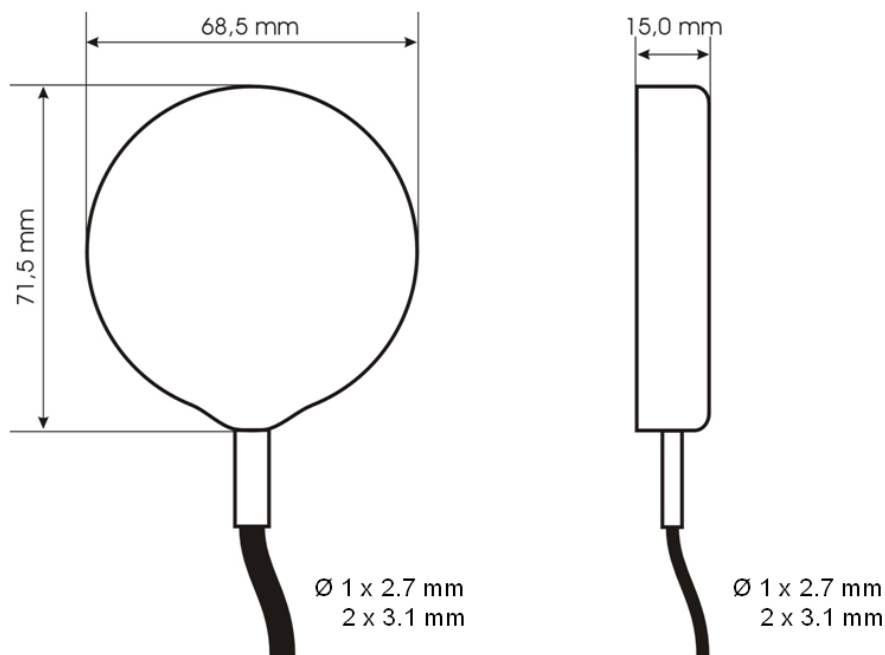

## Mechanical Data

Dimensions (ØxH)	ca. 70 mm x 15 mm
Temperature Range	-40°C to +85°C (operating temperature)
Connection (Standard)	ca. 3m connecting cable RG174 low loss with WLAN/SMA(m); ca. 3m connecting cable RG174 with GPS/SMA(m) Other cablelengths and connectors see ordering example and connector list in Internet