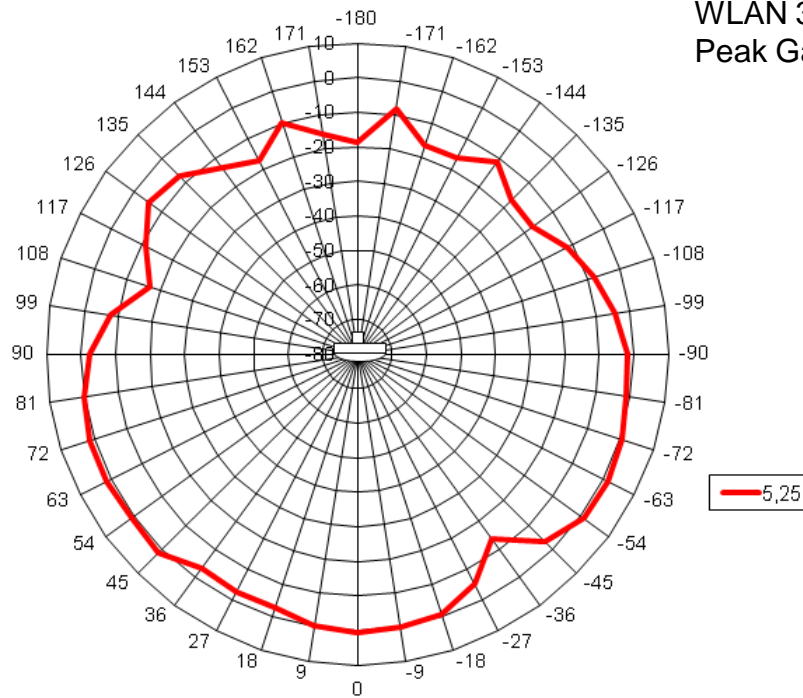

### WLAN

Frequency Range	2400/5300 MHz
VSWR*	< 2.0 typ.
Peak Gain*	0 dBi typ. (2400 MHz WLAN 1) +4 dBi typ. (2400 MHz WLAN 3) +1 dBi typ. (5300 MHz WLAN 3)
Power max.	10 W

\* Measured with 0.6m cable on 30x30cm glass pane

## Mechanical Data

Dimensions (ØxH)	ca. 70 mm x 15 mm
Temperature Range	-40°C to +85°C (operating temperature)
Connection (Standard)	ca. 3m connecting cable RG174 low loss with WLAN/SMA(m); ca. 3m connecting cable RG174 with GPS/SMA(m) Other cablelengths and connectors see ordering example and connector list in Internet

**Radiation diagram (typ.)\***

WLAN 1 2400 MHz  
Peak Gain: 0 dBi

WLAN 3 2400 MHz  
Peak Gain: +4 dBi

\* Measured with 0.6m cable on 30x30cm glass pane

**Radiation diagram (typ.)\***

\* Measured with 0.6m cable on 30x30cm glass pane