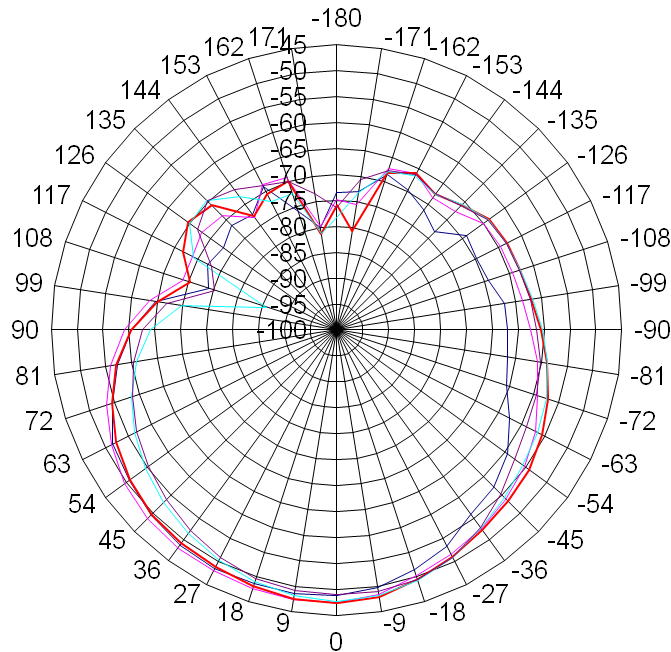

WLAN 3 2400 MHz
Peak Gain: +4 dBi

Radiation diagram (typ.)*

WLAN 1 2400 MHz
Peak Gain: 0 dBi