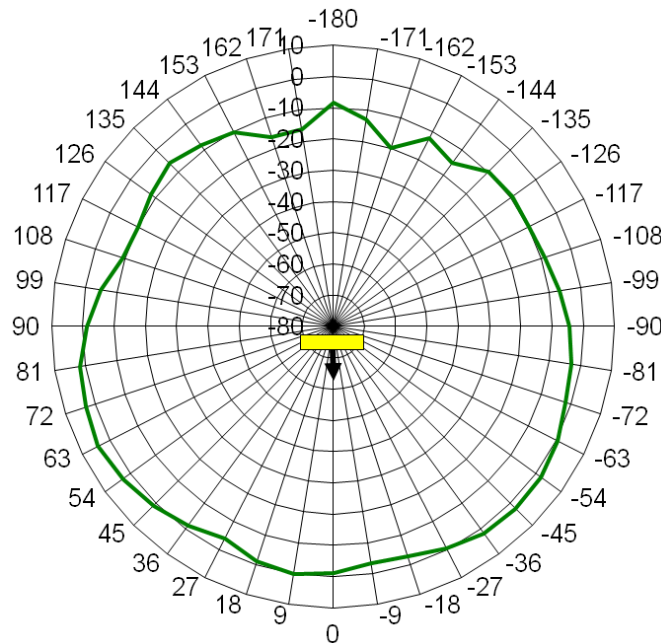

### WLAN

Frequency Range	2400/5300 MHz
VSWR*	< 2.0 typ.
Peak Gain*	0 dBi typ. (2400 MHz WLAN 1) +4 dBi typ. (2400 MHz WLAN 3) +1 dBi typ. (5300 MHz WLAN 3)
Power max.	10 W

\* Measured with 0.6m cable on 30x30cm glass pane

## Mechanical Data

Dimensions (ØxH)	ca. 70 mm x 15 mm
Temperature Range	-40°C to +85°C (operating temperature)
Connection (Standard)	ca. 3m connecting cable RG174 low loss with WLAN/SMA(m); ca. 3m connecting cable RG174 with GPS/SMA(m) Other cablelengths and connectors see ordering example and connector list in Internet

**Radiation diagram (typ.)\***

WLAN 1 2400 MHz  
Peak Gain: 0 dBi

WLAN 3 2400 MHz  
Peak Gain: +4 dBi

\* Measured with 0.6m cable on 30x30cm glass pane

**Radiation diagram (typ.)\***

\* Measured with 0.6m cable on 30x30cm glass pane