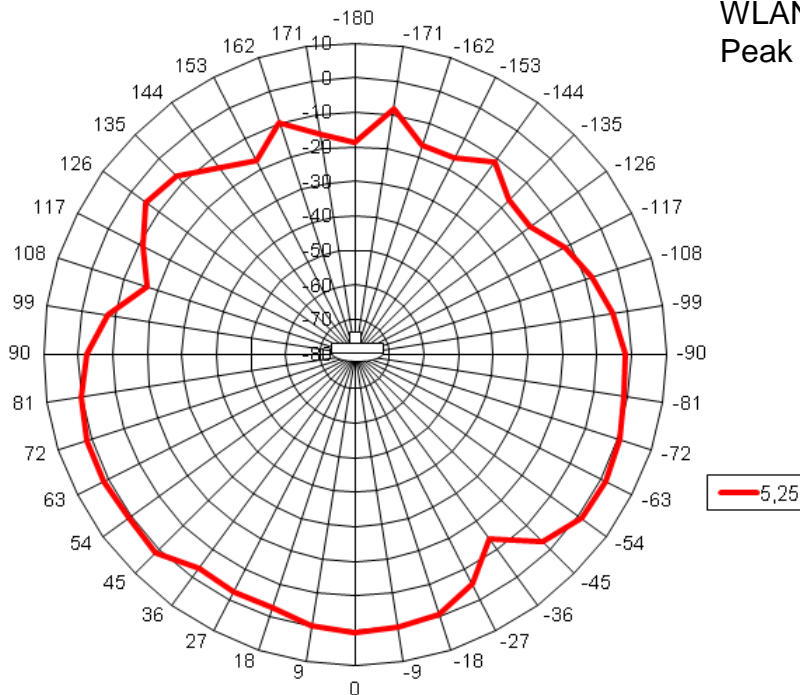

Technical Data

WLAN

Frequency Range	2400/5300 MHz
VSWR*	< 2.0 typ.
Peak Gain*	+4 dBi typ. (2400 MHz WLAN 3) +1 dBi typ. (5300 MHz WLAN 3) +1 dBi typ. (5300 MHz WLAN 2)
Power max.	10 W

* Measured with 0.6m cable on 30x30cm glass pane

Mechanical Data

Dimensions (ØxH)	ca. 70 mm x 15 mm
Temperature Range	-40°C to +85°C (operating temperature)
Connection (Standard)	ca. 3m connecting cable RG174 low loss with WLAN/SMA(m) Other cablelengths and connectors see ordering example and connector list in Internet

Radiation diagram (typ.)*

WLAN 3 2400 MHz
Peak Gain: +4 dBi

WLAN 3 5300 MHz
Peak Gain: +1 dBi

* Measured with 0.6m cable on 30x30cm glass pane

Radiation diagram (typ.)*

WLAN 2 5300 MHz
Peak Gain: +1 dBi

* Measured with 0.6m cable on 30x30cm glass pane