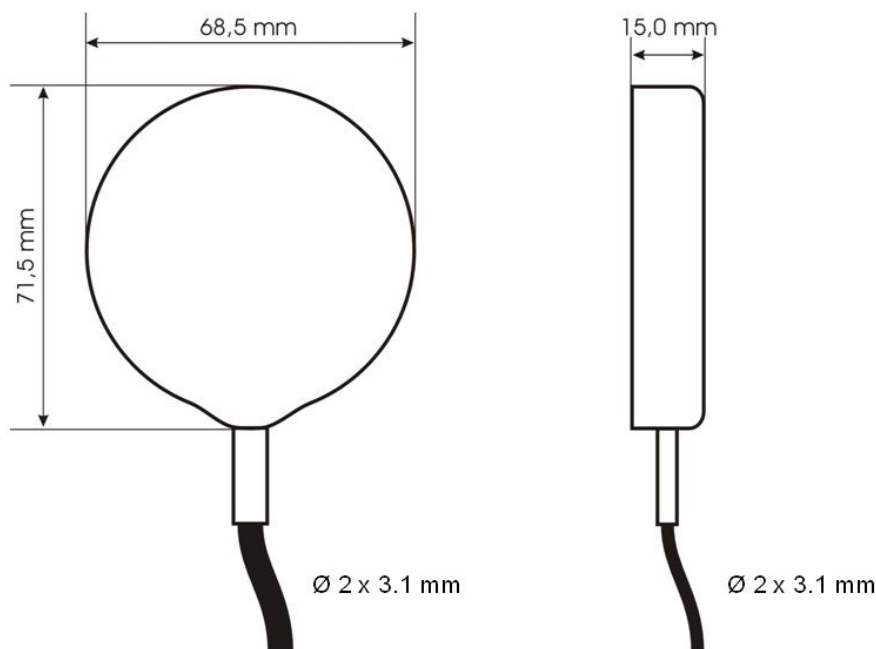

Technical Data

WLAN

Frequency Range	2400/5300 MHz
VSWR*	< 2.0 typ.
Peak Gain*	+4 dBi typ. (2400 MHz WLAN 3) +1 dBi typ. (5300 MHz WLAN 3) +1 dBi typ. (5300 MHz WLAN 2)
Power max.	10 W

* Measured with 0.6m cable on 30x30cm glass pane

Mechanical Data

Dimensions (ØxH)	ca. 70 mm x 15 mm
Temperature Range	-40°C to +85°C (operating temperature)
Connection (Standard)	ca. 3m connecting cable RG174 low loss with WLAN/SMA(m) Other cablelengths and connectors see ordering example and connector list in Internet