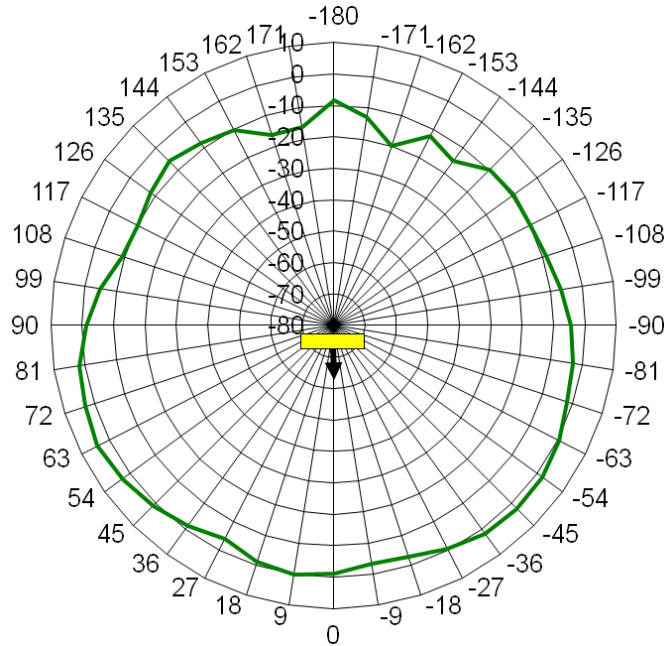

Radiation diagram (typ.)*

WLAN 3 2400 MHz
Peak Gain: +4 dBi

WLAN 3 5300 MHz
Peak Gain: +1 dBi