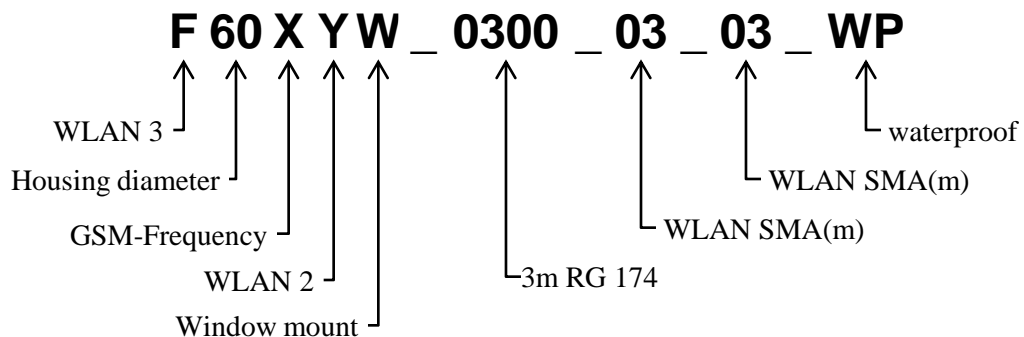

Mounting Instructions

- To avoid mechanical stress the antenna should not be attached on doors or flaps.
- No extra ground planes are necessary for this antenna (ground plane inside).
- Mountable on all clean, smooth and stainless surfaces.
- Mountable on glass and non-metallic materials.
- Don't stick the antenna under +10°C to get an optimal adhesion of the sticker.
- Clean seating nonfat before sticking by using the delivered cleaning cloth
- First remove protection foil on one side of the sticker and stick it on the seating, avoid formation of bubbles.
- Now the other protection foil has to be removed from the sticker. Stick the antenna on with it's level side and advantage direction (cable pointing below) and apply sufficient pressure.

Delivery includes: Sticker; cleaning cloth with isopropanol

Important: Before sticking please test the adhesive bonding possibility of the material!

Ordering example

Warranty

The lawful warranty conditions apply.