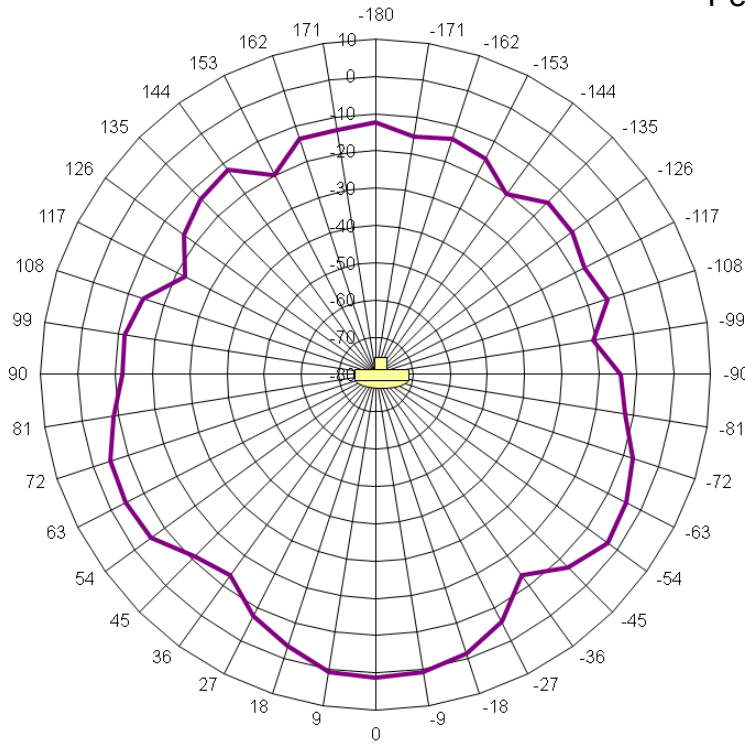

Technical Data

WLAN

Frequency Range	2400/5300 MHz
VSWR*	< 2.0 typ.
Peak Gain*	+4 dBi typ. (2400 MHz WLAN 3) +1 dBi typ. (5300 MHz WLAN 3) +1 dBi typ. (5300 MHz WLAN 2)
Power max.	10 W

* Measured with 0.6m cable on 30x30cm glass pane

Mechanical Data

Dimensions (ØxH)	ca. 70 mm x 15 mm
Temperature Range	-40°C to +85°C (operating temperature)
Connection (Standard)	ca. 3m connecting cable RG174 low loss with WLAN/SMA(m) Other cablelengths and connectors see ordering example and connector list in Internet

Radiation diagram (typ.)*

WLAN 3 2400 MHz
Peak Gain: +4 dBi

WLAN 3 5300 MHz
Peak Gain: +1 dBi

* Measured with 0.6m cable on 30x30cm glass pane

Radiation diagram (typ.)*

WLAN 2 5300 MHz
Peak Gain: +1 dBi

* Measured with 0.6m cable on 30x30cm glass pane